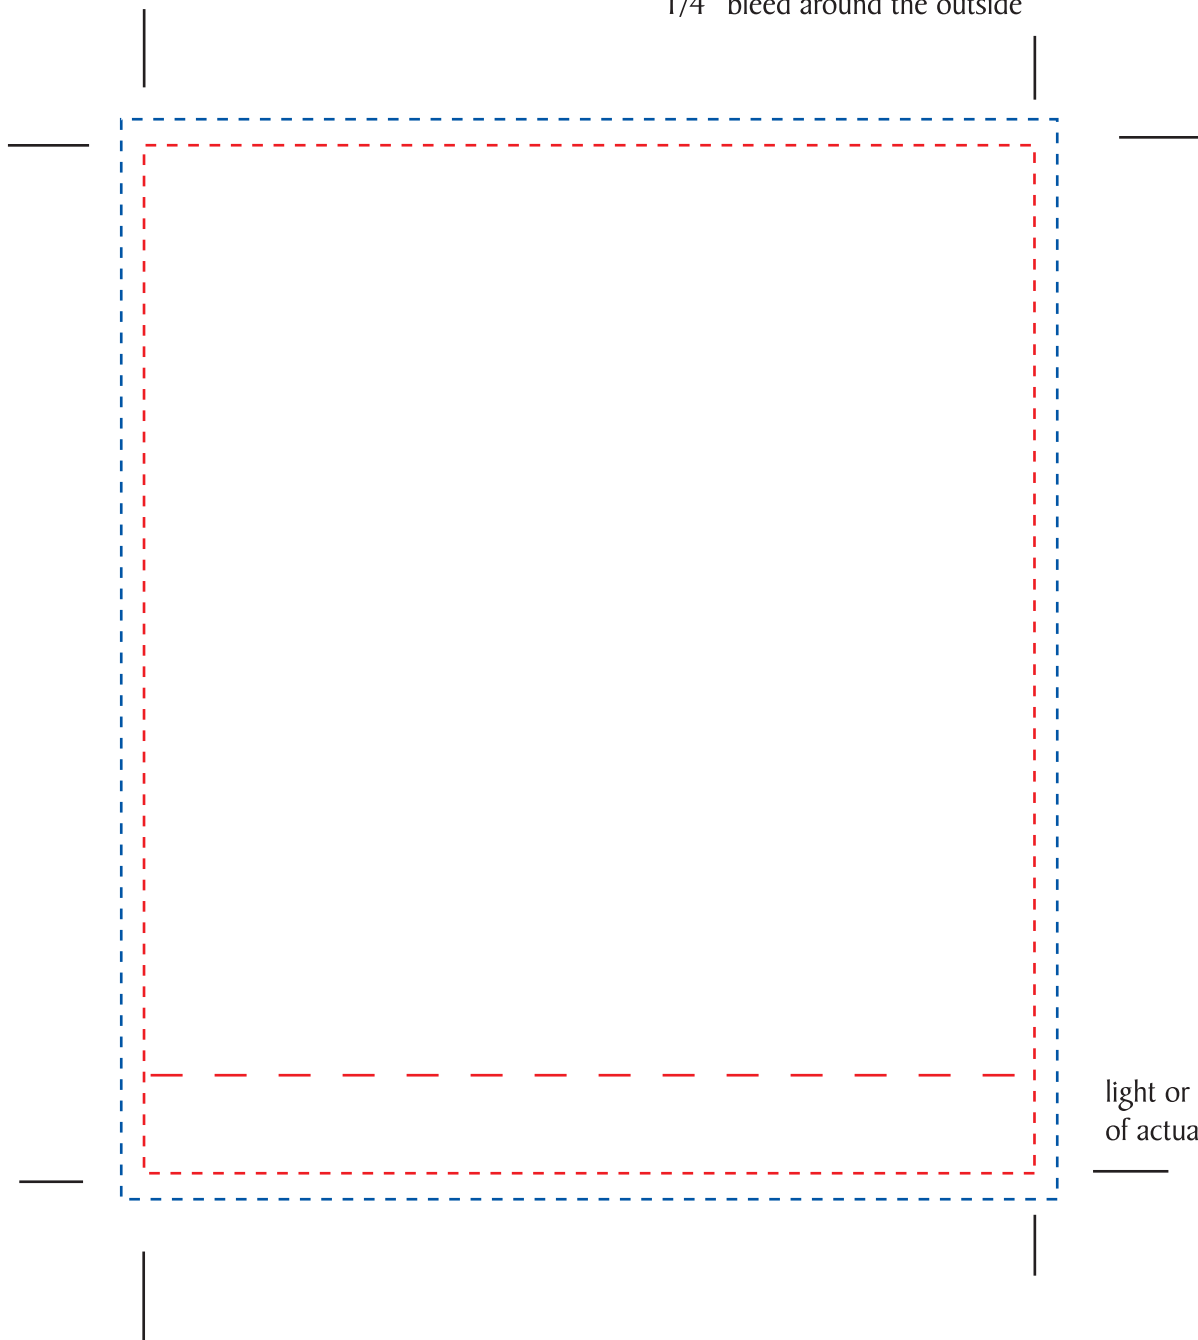

# Desk Jewel Calendar

1/4" bleed around the outside

5 3/8" x 4 5/8"

light or white area for best viewing through lip area of actual jewel case.