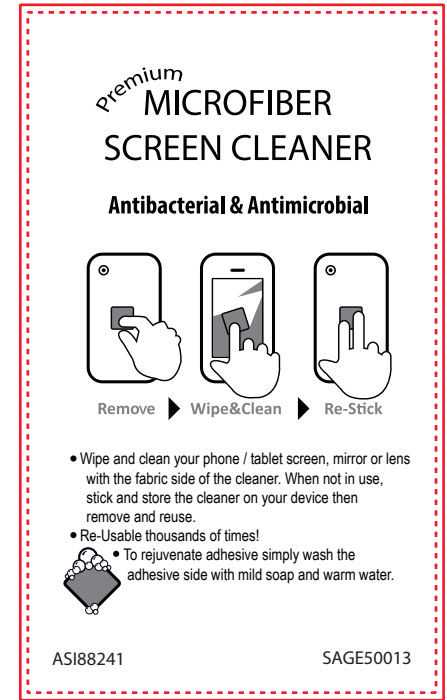

Sticky iKleen  
Circle  
1.2"  
3.05CM

Sticky iKleen  
Square  
40mm x 40 mm

Sticky iKleen  
Backer Card - Stand Instructions  
9.0 x 5.4 cm  
Front -4C

Sticky iKleen  
Backer Card - Stand Instructions  
9.0 x 5.4 cm  
Back B&W