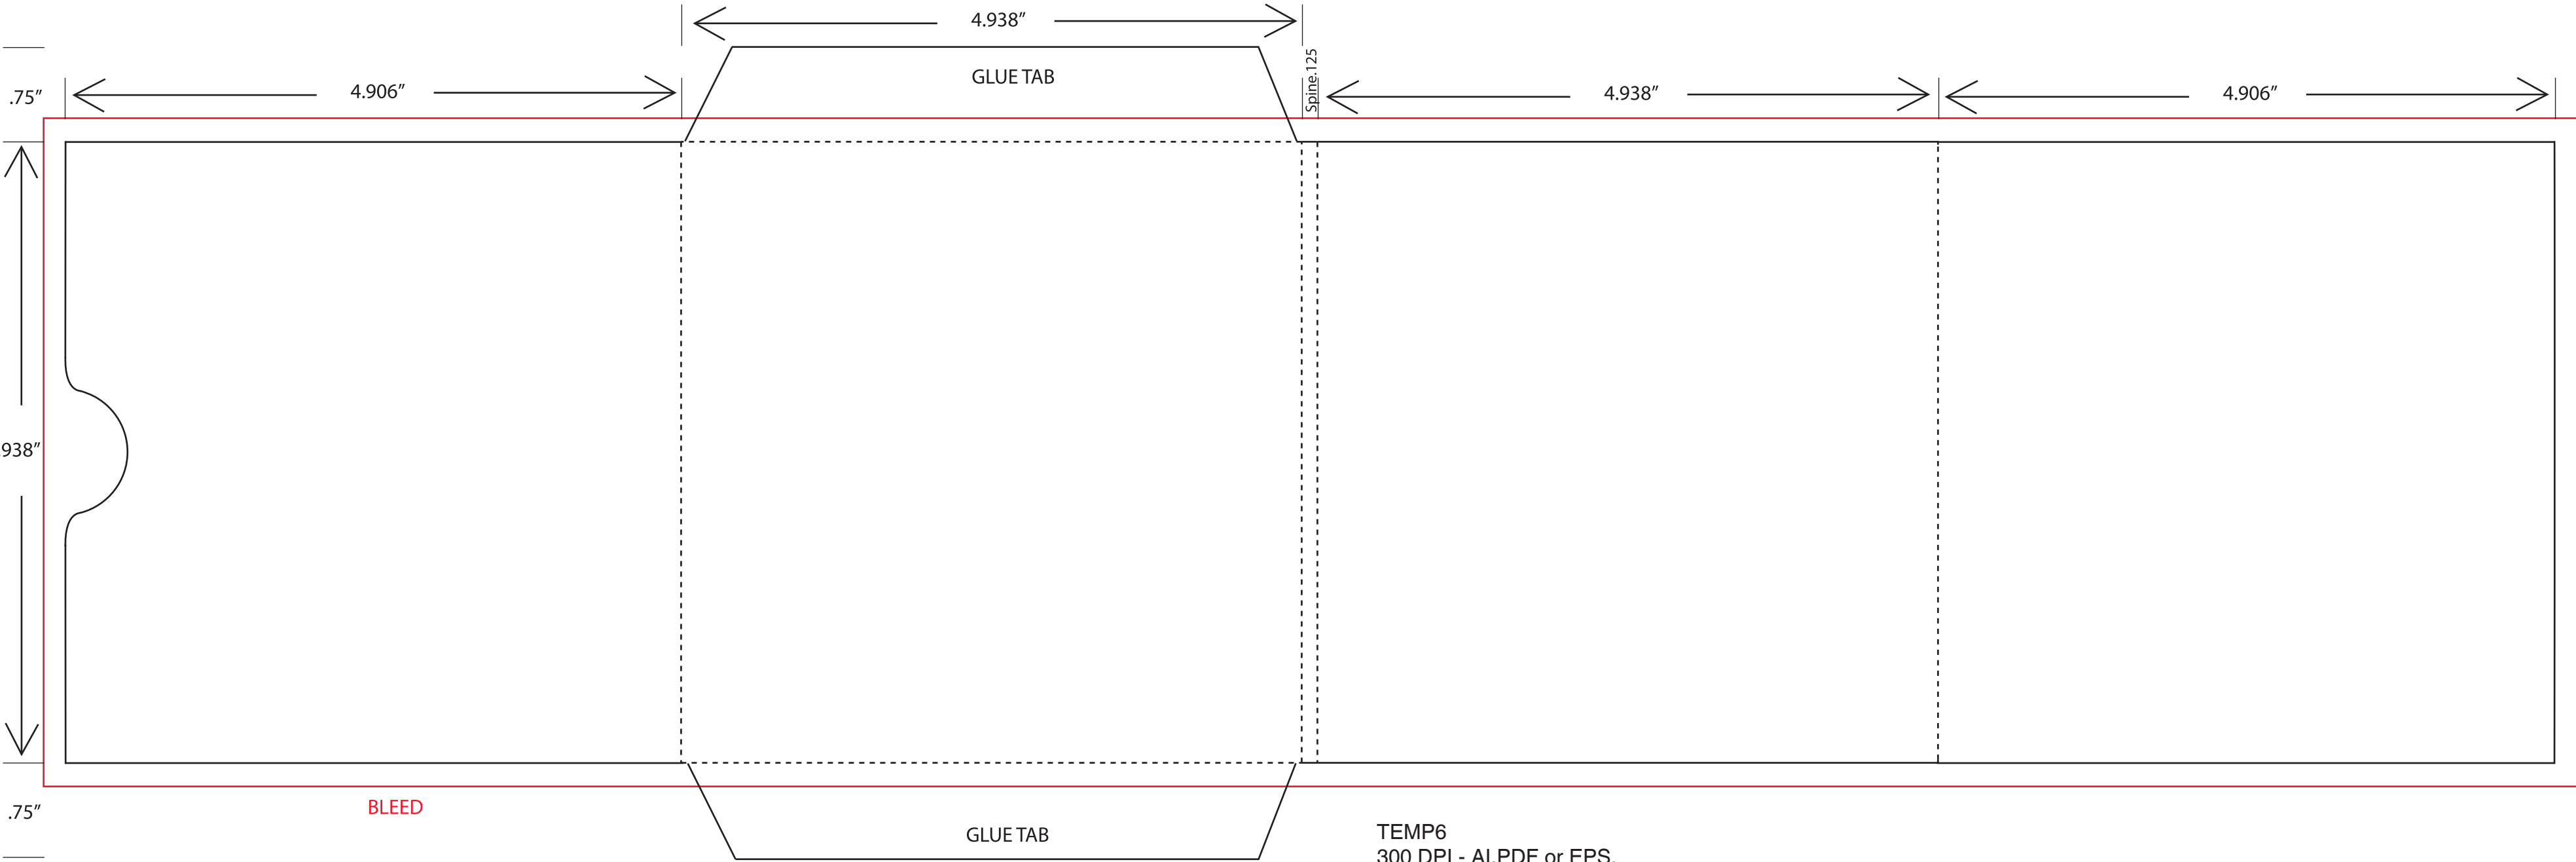

TMP6

OUTSIDE BACK COVER

OUTSIDE FRONT COVER

BLEED

GLUE TAB

TEMP6  
 300 DPI - AI,PDF or EPS.  
 Please don't drop art on template layer.  
 All type in curves.  
 Provide layered art for manipulation if needed.  
 Embed all images and provide image files as backup

3/16" (.188") BLEED REQUIRED ON THIS PRODUCT

Title	CD Wallet - Square(4 panel - 1 disc)
Flat Size	6.438"x19.867" - Folded size 4.938"x4.938"x.125"
Bleed	3/16" (.188") All Around - Size with Bleed 5.313"x20.242"